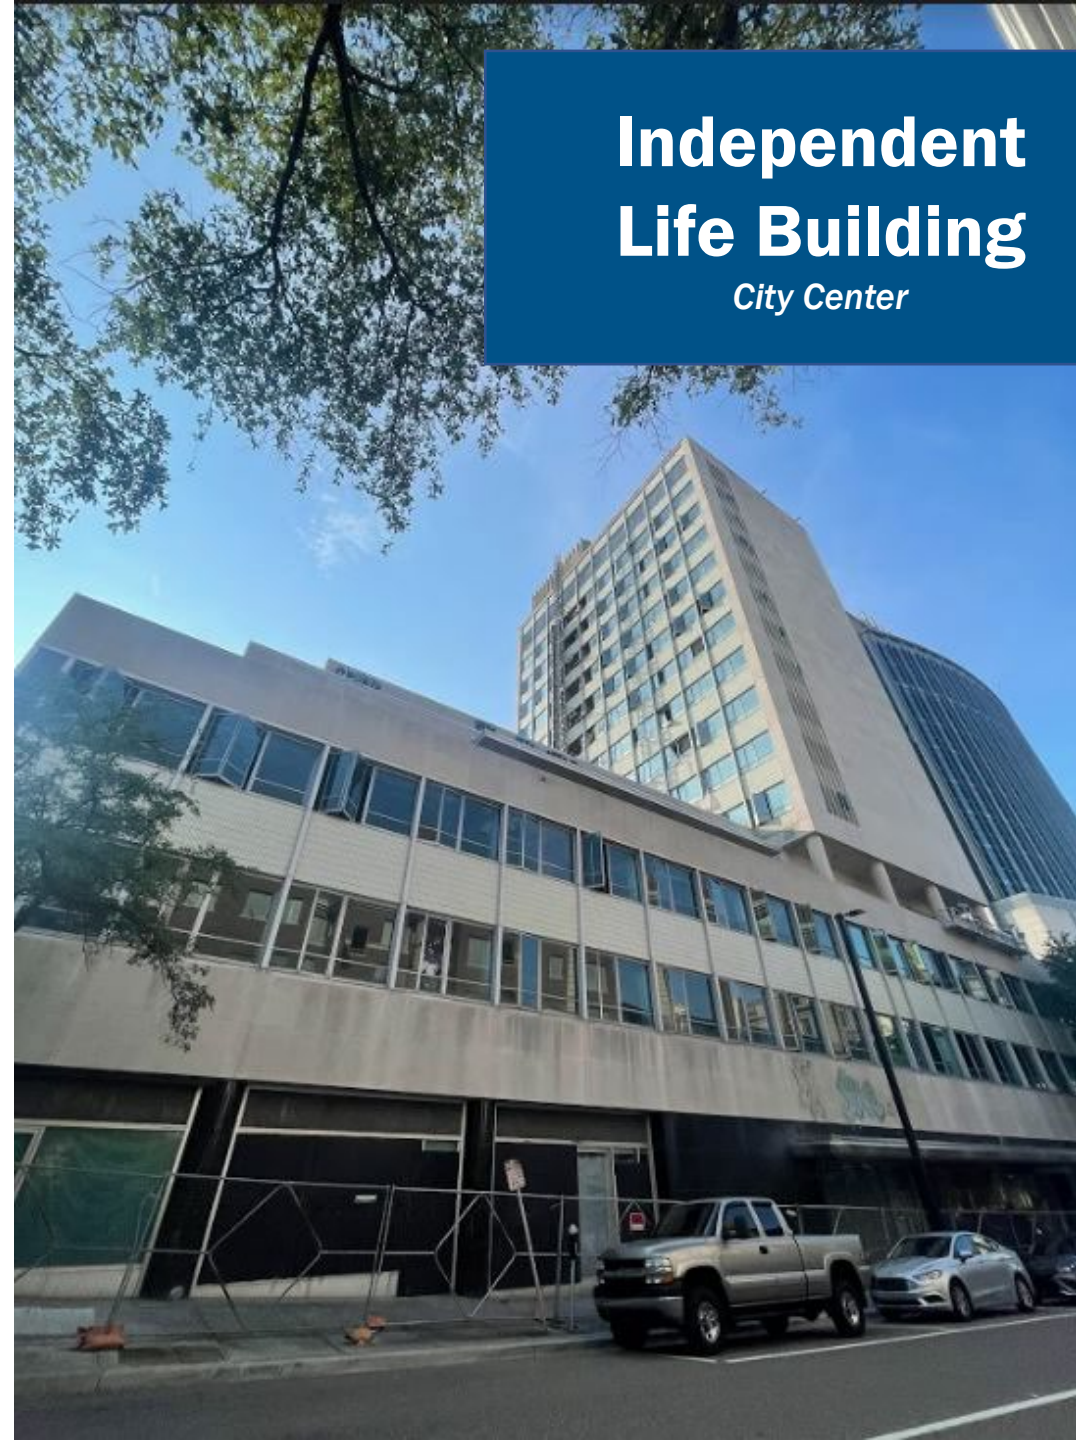

DOWNTOWN PROJECT UPDATE

Temp: 88F, RH: 55.2%, Dew Po
Sky: A few clouds, Wind: 11.5

FIS HQ

Brooklyn

One Riverside Ave

Brooklyn

Lift Ev'ry Voice & Sing Park

LaVilla

Shotgun Houses

LaVilla

JEA HQ

City Center

Federal Reserve & Baptist Convention

City Center

Ambassador Hotel

City Center

Independent Life Building

City Center

Forsyth Parking Garage

City Center

Performing Arts Center Bulkhead

City Center

Ashley Square Senior Housing

Cathedral Hill